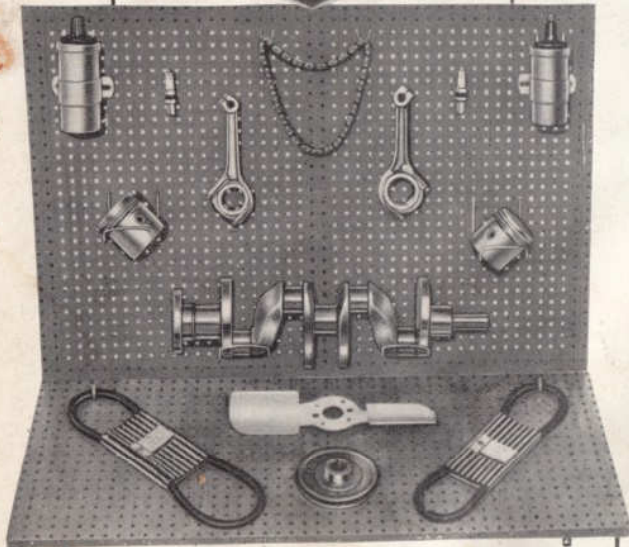

Your vehicle will run better on...

BMC
GENUINE
PARTS

The arrival of your new car is a happy occasion, and the last thing we wish to do is to spoil it by mentioning BMC Genuine Parts and Exchange Units, since you are not likely to need either for a long time. Please permit us one word of advice, however—when the time does come, insist on factory-supplied materials, and remember that the BMC Exchange Unit scheme covers everything from instruments to engines.